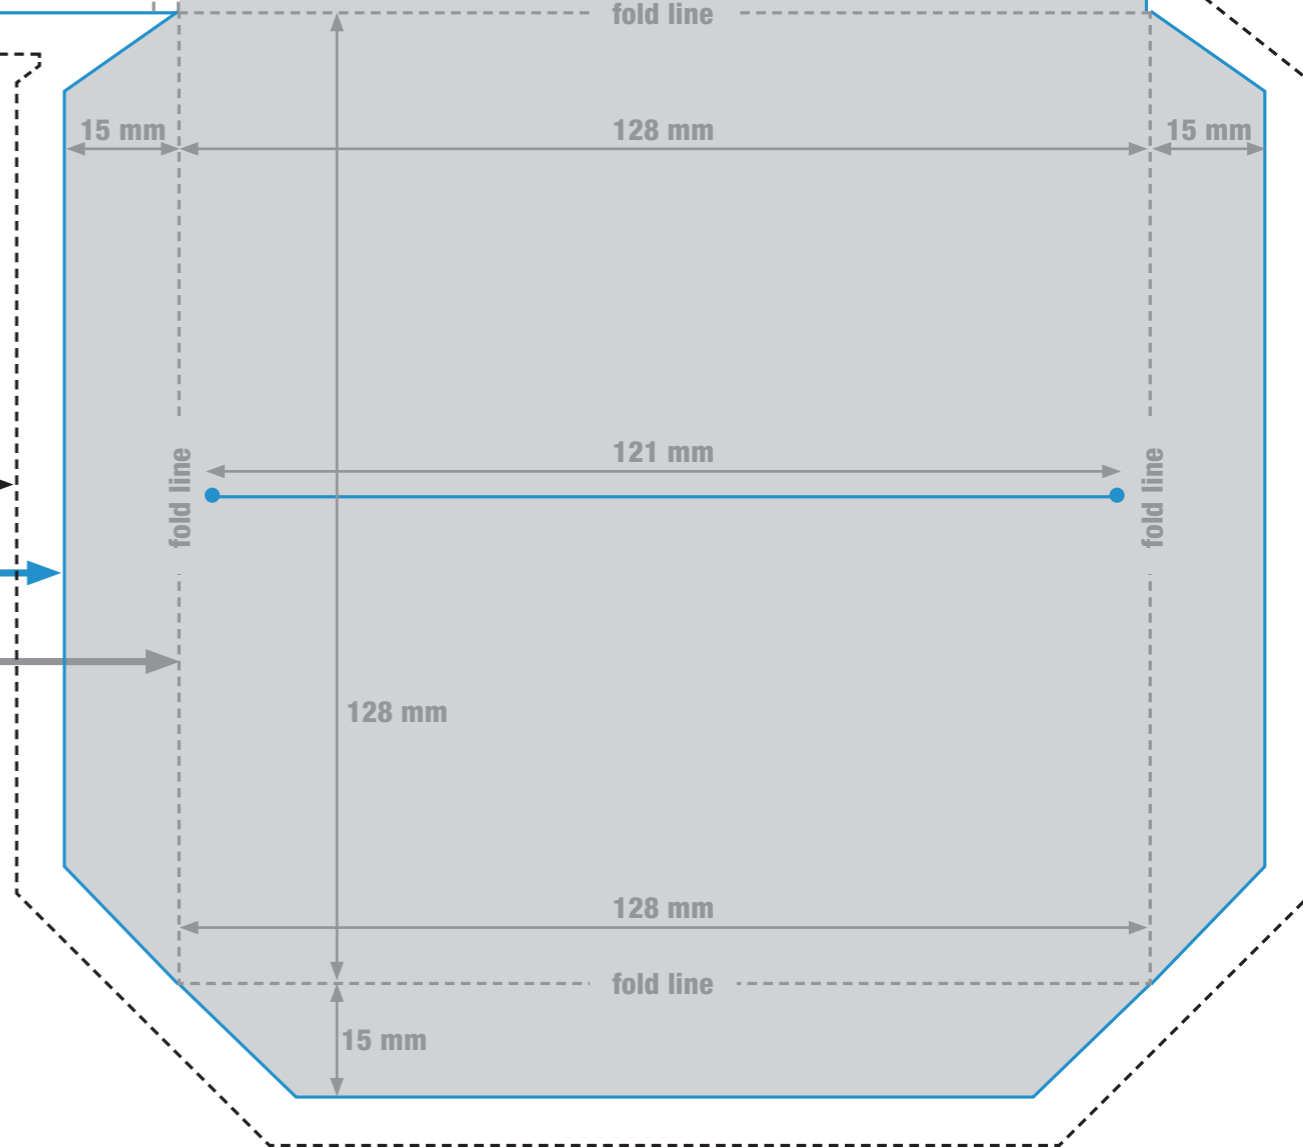

**INSIDE
TEMPLATE: CD COVER**

UNPRINTABLE AREA 

Bruto format (with bleed)
Format to be delivered: 284 x 414 mm

Net format (trim size)
Final Format: 272 x 402 mm

Margins
Fold line

Tip: Keep 3 mm distance of your net format with text and images.

**OUTSIDE
TEMPLATE: CD COVER**

Bruto format (with bleed)
Format to be delivered: 284 x 414 mm

Net format (trim size)
Final Format: 272 x 402 mm

Margins
Fold line
Tip: Keep 3 mm distance of your net format with text and images.