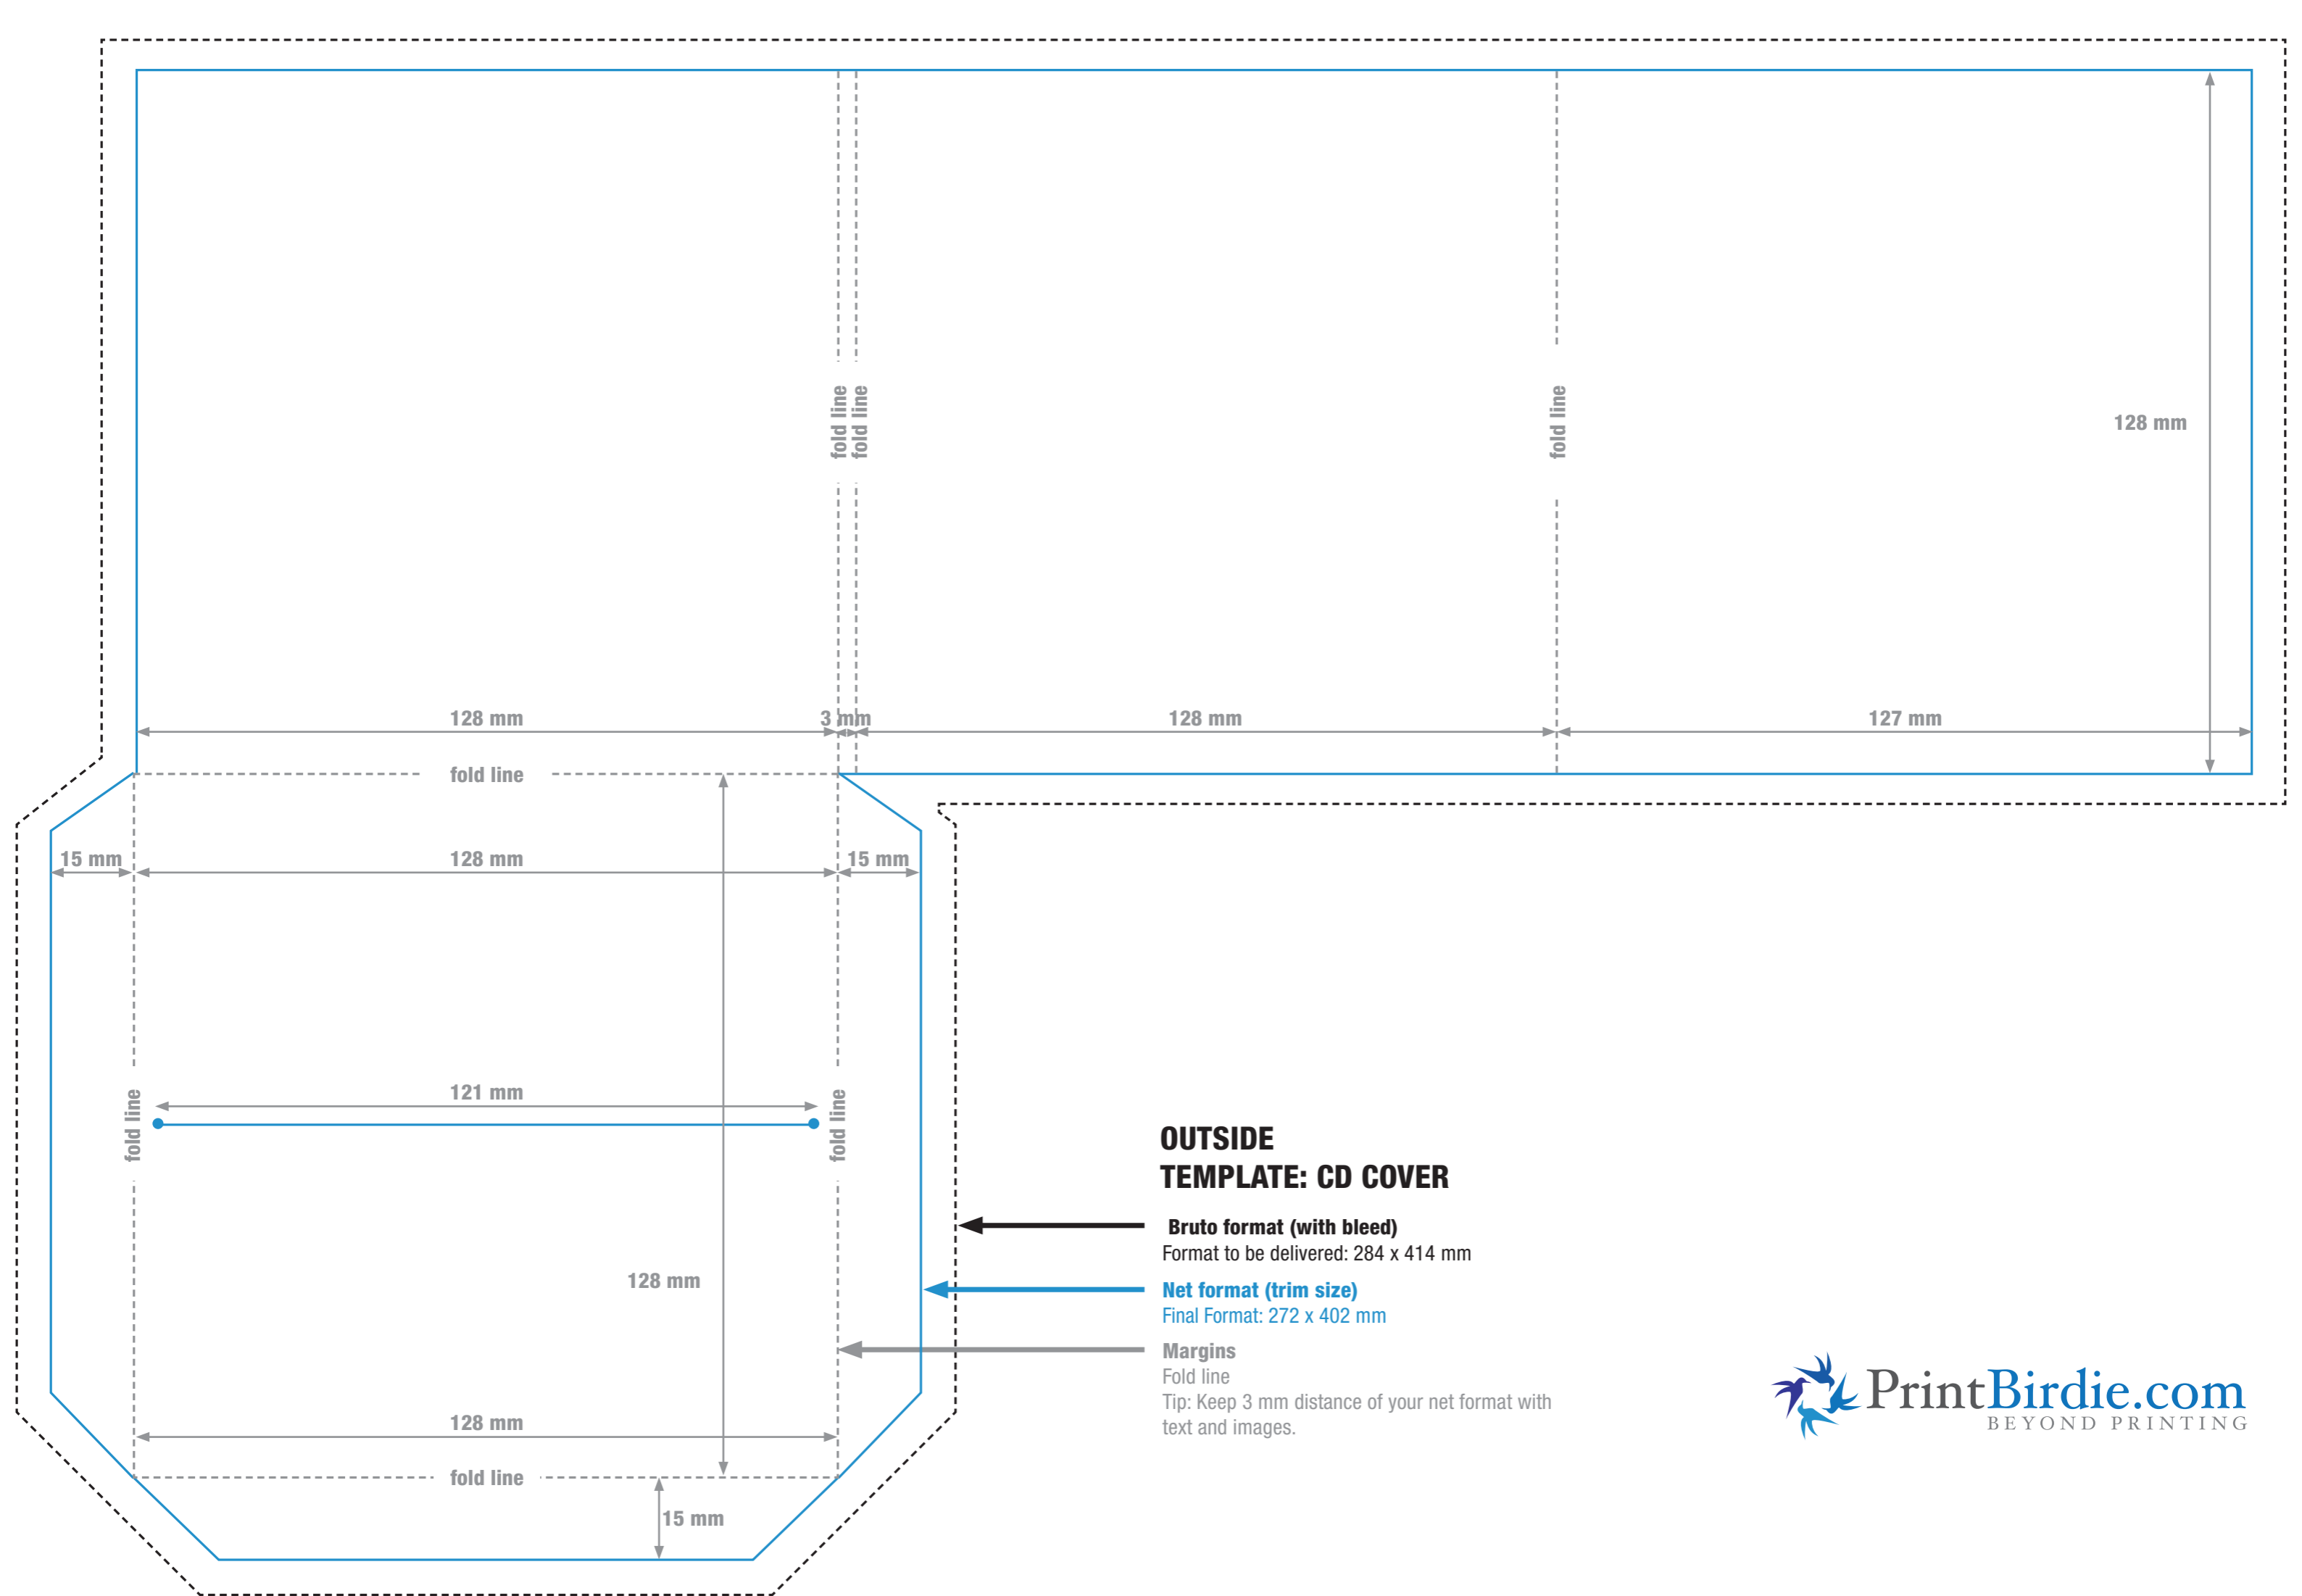

**INSIDE
TEMPLATE: CD COVER**

UNPRINTABLE AREA 

Bruto format (with bleed)
Format to be delivered: 284 x 414 mm

Net format (trim size)
Final Format: 272 x 402 mm

Margins
Fold line

Tip: Keep 3 mm distance of your net format with text and images.

**OUTSIDE
TEMPLATE: CD COVER**

Bruto format (with bleed)
Format to be delivered: 284 x 414 mm

Net format (trim size)
Final Format: 272 x 402 mm

Margins
Fold line
Tip: Keep 3 mm distance of your net format with text and images.